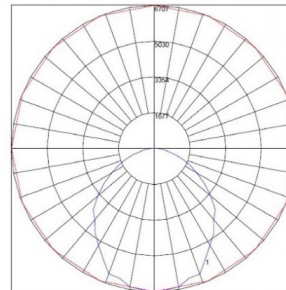

LED Wide Vaportight Series - LWVT

LED Wide Vaportight Series

Job Name:
Type:

LIGHT OUTPUT CHART			
	30K	40K	50K
84W	9,184	9,686	10,026
124W	12,926	13,636	14,114
180W	20,240	21,372	22,061

Features / Specifications:

Housing: 5VA Flammability rating in accordance with UL94 and (f1) in accordance with UL746.

Geartrays: Prepainted cold rolled steel with minimum 87% total reflectance. Supported by 4 stainless steel spring fittings. Can be opened or latched from either side for easy installation and maintenance.

Lenses: 100% impact resistant acrylic for maximum impact resistance. The face side of the lens is glass clear to maximize efficiency and minimize distortion of reflectors intended distribution. The sides have precise lineal prisms and the ends are lightly frosted to reduce direct glare.

Mounting Options: No holes needed to be drilled through the housing. UL rated stainless steel V-hooks with hook hangers standard. Cable hangers are compatible with cable systems for easy installation. Stainless steel ceiling mount brackets also available.

Entry Holes: For: 1/2" NPT / M20 fittings. Options: Hole in 1 end or holes in both ends.

Latches: Stainless steel latches provide durability and chemical resistance. Captive design. Will not fly off during maintenance. 12 latches per unit assure positive lens retention. Can easily be made tamper resistant.

DLC Approved