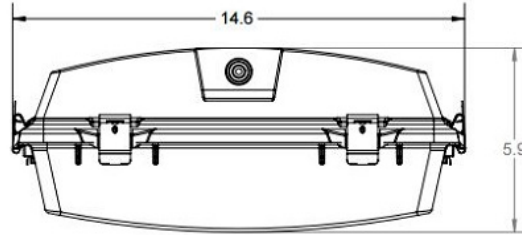

LED Wide Vaportight Series - LWVT

LED Wide Vaportight Series

Job Name:
Type:

LIGHT OUTPUT CHART			
	30K	40K	50K
84W	9,184	9,686	10,026
124W	12,926	13,636	14,114
180W	20,240	21,372	22,061

Features / Specifications:

Housing: 5VA Flammability rating in accordance with UL94 and (f1) in accordance with UL746.

Geartrays: Prepainted cold rolled steel with minimum 87% total reflectance. Supported by 4 stainless steel spring fittings. Can be opened or latched from either side for easy installation and maintenance.

Lenses: 100% impact resistant acrylic for maximum impact resistance. The face side of the lens is glass clear to maximize efficiency and minimize distortion of reflectors intended distribution. The sides have precise lineal prisms and the ends are lightly frosted to reduce direct glare.

Mounting Options: No holes needed to be drilled through the housing. UL rated stainless steel V-hooks with hook hangers standard. Cable hangers are compatible with cable systems for easy installation. Stainless steel ceiling mount brackets also available.

Entry Holes: For: 1/2" NPT / M20 fittings. Options: Hole in 1 end or holes in both ends.

Latches: Stainless steel latches provide durability and chemical resistance. Captive design. Will not fly off during maintenance. 12 latches per unit assure positive lens retention. Can easily be made tamper resistant.

DLC Approved