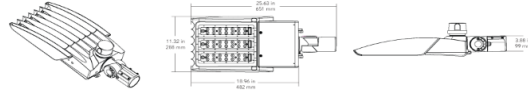

Aria-Area Light

NHL-ARL

Job Name:
Type:

Features / Specifications:

- Designed for maximum aesthetic appeal and thermal management •Multiple mounting configurations for maximum application versatility
- Attractive fin design for thermal management •LG® 3535 or CREE® XPG2 LED's and YG® driver technology
- Dimming option available •Precision die cast
- IP65 rated fixture for outdoor use •Chip and fade resistant powder coat finish in any color
- Precision Type II, III, IV, V optics •Industrial grade, 3 or 5 pin Photocell Receptacle

Delivered Lumens: **65W** 4K-8,442 Lumens 5K-8,597 Lumens / **100W** 4K-12,359 Lumens 5K-12,517 Lumens / **120W** 4K-14,499 Lumens 5K-14,668 Lumens / **150W** 4K-19,703 Lumens 5K-19,933 / **200W** 4K-24,504 Lumens 5K-24,794 Lumens / **250W** 4K-30,775 Lumens 5K-31,134 Lumens