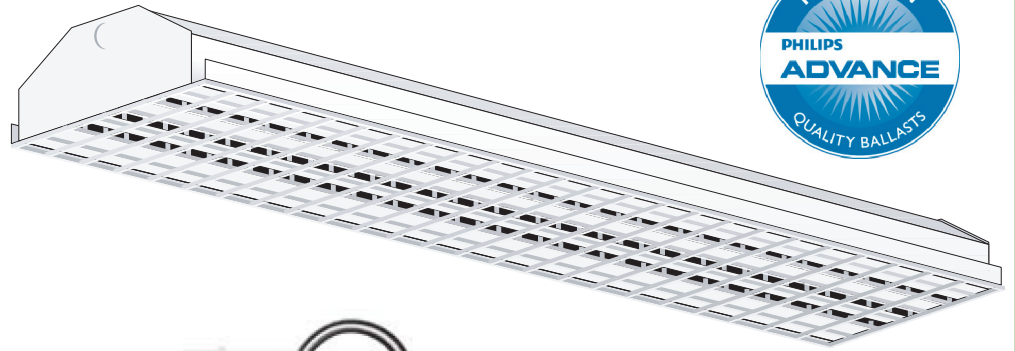

## T8 FLUORESCENT 4, 6, 8 and 12-Lamp High Bay Fixtures

4-Lamp Hi-Bay End View

6-Lamp Hi-Bay End View

Wire Guard shown optional

Motion sensor available option

- **Enhanced lighting with reduced output:** Delivers either  
11,800+ lumens from 4 economical 32-watt lamps  
17,000+ lumens from 6 lamps  
23,600+ lumens from 8 lamps  
35,400+ lumens from 12 lamps
- Replaces H.I.D. fixtures on a one-for-one basis
- Surface, pendant, chain or stem mounting available
- Optional wireguard with innovative fastener design allows easy lamp access
- Features precision-formed beveled Miro™ 4 reflector with 95% reflectivity to achieve maximum light output. White aluminum reflector also available (suffix WHT).

### SPECIFICATIONS

**Housing:** Die-formed heavy-gauge aluminum.

**Finish:** Post-painted white housing with either anodized specular or white aluminum reflector.

**Ballast Access:** Ballasts are accessible by removal of socket-plate screws. Reflector swings out on hinged ends.