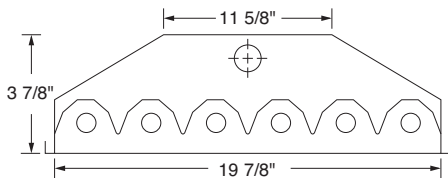

4-Lamp Hi-Bay End View

6-Lamp Hi-Bay End View