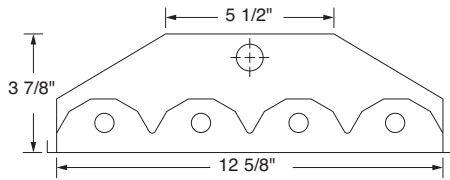

T8 FLUORESCENT 4, 6, 8 and 12-Lamp High Bay Fixtures