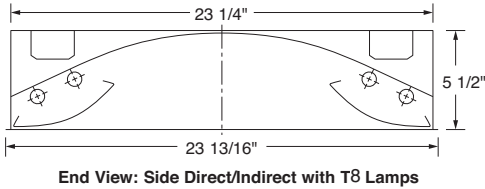

2x2 and 2x4 T8-SB Recessed Side Direct/Indirect Fixtures

End View: Side Direct/Indirect with T8 Lamps

Soft, Contemporary Lighting

Bring efficient, soft and balanced illumination to your building. These attractive 2x2 or 2x4 direct/indirect fluorescent fixtures feature side-mounted lamps and fine fit and finish.