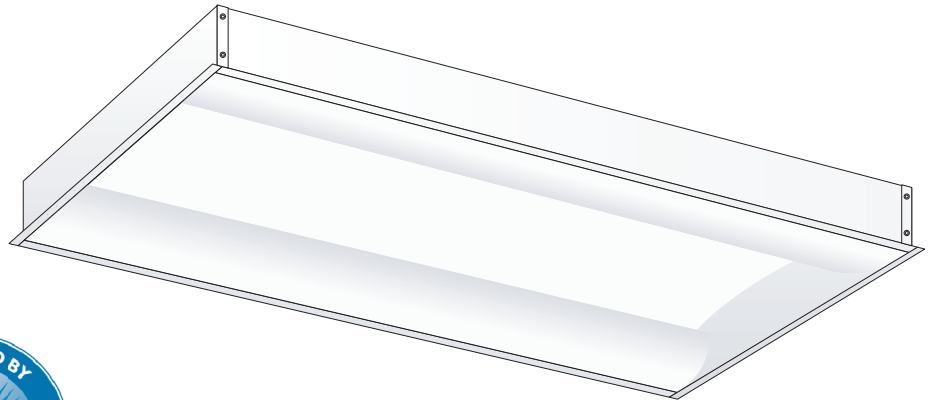

2x2 and 2x4 T8-SB Recessed Side Direct/Indirect Fixtures

End View: Side Direct/Indirect with T8 Lamps

Soft, Contemporary Lighting

Bring efficient, soft and balanced illumination to your building. These attractive 2x2 or 2x4 direct/indirect fluorescent fixtures feature side-mounted lamps and fine fit and finish.

- **No visible light source or glare:** Housing and lamp compartments are fully recessed above the ceiling plane
- SDI lamps provide comfortable lighting
- Perforated baffle and curved reflector produce a combination of direct and indirect light for full illumination

SPECIFICATIONS

Housing: 20-gauge cold rolled steel.

Perforated Baffle: White perforated metal basket with white opal acrylic diffuser inlay. Releases with retractable pins for fast relamping and maintenance.

Lamps: 2 or 4 T8 lamps. Reduced wattage lamps available.

Finish: Low gloss, high reflectivity powder coat finish. Pre-treated with iron phosphate for superior paint adhesion.

Mounting: Standard troffer mounting for easy installation in T-bar ceilings.