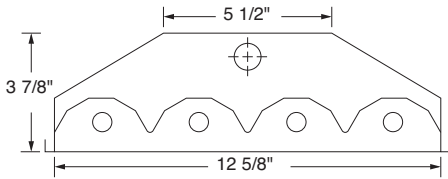

## T5 H.O. FLUORESCENT

4, 6, 8, 10, and 12-Lamp High Bay Fixtures

4-Lamp Hi-Bay End View

6-Lamp Hi-Bay End View

Wire Guard shown optional

Motion sensor available option