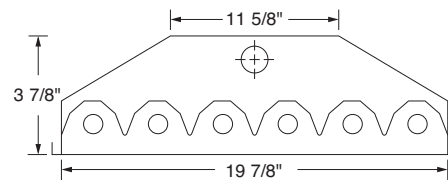

## T5 H.O. FLUORESCENT

4, 6, 8, 10, and 12-Lamp High Bay Fixtures

4-Lamp Hi-Bay End View

6-Lamp Hi-Bay End View

Wire Guard shown optional

Motion sensor available option