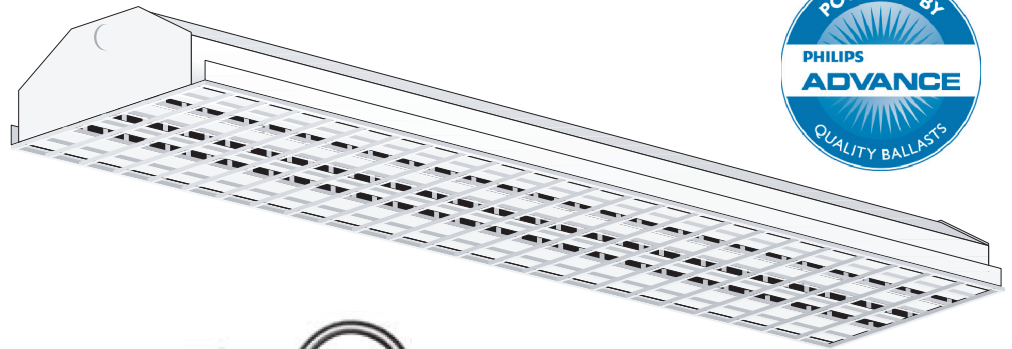

## T5 H.O. FLUORESCENT

4, 6, 8, 10, and 12-Lamp High Bay Fixtures

4-Lamp Hi-Bay End View

6-Lamp Hi-Bay End View

Wire Guard shown optional

Motion sensor available option

### Next-Gen & Time-Tested Options

T5 Fixtures bring cost-effective lighting to new levels of efficiency, perfect for medium and high-bay warehouses, manufacturing plants, sports facilities and retail spaces.

- **Enhanced lighting with reduced output:** Delivers either  
20,000+ lumens from 4 economical 54-watt H.O. lamps  
30,000+ lumens from 6 lamps  
40,000+ lumens from 8 lamps  
50,000+ lumens from 10 lamps  
60,000+ lumens from 12 lamps
- Replaces H.I.D. fixtures on a one-for-one basis
- Surface, pendant, chain or stem mounting available
- Optional wireguard with innovative fastener design allows easy lamp access
- Features precision-formed beveled Miro™ 4 reflector with 95% reflectivity to achieve maximum light output.

### SPECIFICATIONS

**Housing:** Die-formed heavy-gauge aluminum.

**Finish:** Post-painted white housing with either anodized specular or white aluminum reflector.

**Ballast Access:** Ballasts are accessible by removal of socket-plate screws. Reflector swings out on hinged ends.