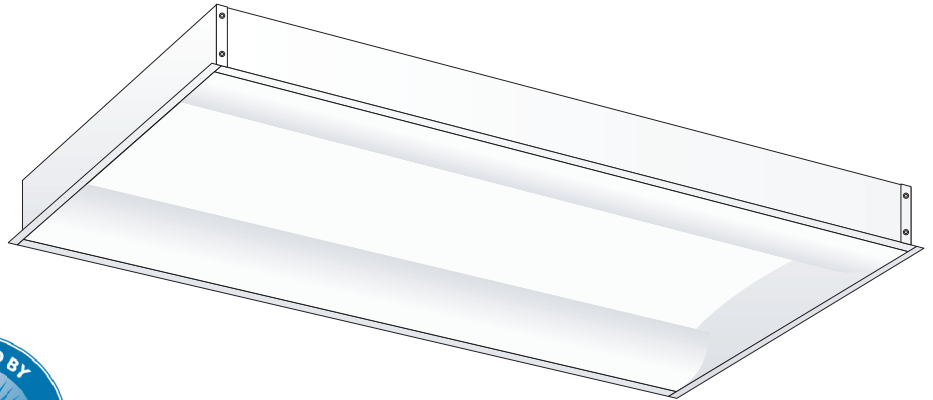

2x2 and 2x4 T5-SB Recessed Side Direct/Indirect Fixtures

Soft, Contemporary Lighting

Bring efficient, soft and balanced illumination to your building. These attractive 2x2 or 2x4 direct/indirect fluorescent fixtures feature side-mounted lamps and fine fit and finish.

- **No visible light source or glare:** Housing and lamp compartments are fully recessed above the ceiling plane
- SDI lamps provide comfortable lighting
- Perforated baffle and curved reflector produce a combination of direct and indirect light for full illumination

SPECIFICATIONS

Housing: 20-gauge cold rolled steel.

Perforated Baffle: White perforated metal basket with white opal acrylic diffuser inlay. Releases with retractable pins for fast relamping and maintenance.

Lamps: 2 Biax, Dulux L or PL-L lamps with 2G11 bases or 2 or 4 T5 Lamps.

Finish: Low gloss, high reflectivity powder coat finish. Pre-treated with iron phosphate for superior paint adhesion.

Mounting: Standard troffer mounting for easy installation in T-bar ceilings.