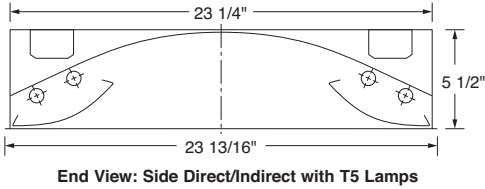

2x2 and 2x4 T5-SB Recessed Side Direct/Indirect Fixtures

Soft, Contemporary Lighting

Bring efficient, soft and balanced illumination to your building. These attractive 2x2 or 2x4 direct/indirect fluorescent fixtures feature side-mounted lamps and fine fit and finish.