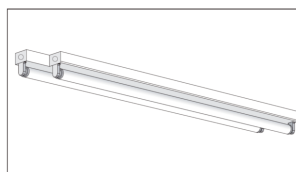

Staggered Strip Series