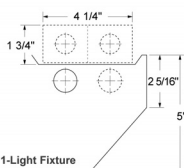

End View: 1-Light Staggered Strip

Specifications

- **Housing:** Die-formed heavy-gauge cold rolled steel (20 gauge upon request). Spot-welded for maximum strength. Wiring components can be mounted in the one-piece housing, allowing easy removal of the cover for maintenance. Cover attaches to body with #8-32 wing nuts (not included).
- **Finish:** White polyester polymer with a minimum of 82% reflectivity.
- **Mounting:** Surface or pendant mount, individually or in continuous rows. Sufficient knockouts are provided.

Accessories

- DIM-Dimming Ballast
- REF-Reflector System (consult with factory for options)
- EM-Emergency Ballast

T8 Series

Model #

NHL-SS-1-24"-T8-UNV
NHL-SS-1-36"-T8-UNV
NHL-SS-1-48"-T8-UNV
NHL-SS-1T-69"-T8-UNV
NHL-SS-1T-93"-T8-UNV
NHL-SS-2-27"-T8-UNV
NHL-SS-2-39"-T8-UNV
NHL-SS-2-51"-T8-UNV
NHL-SS-2-75"-T8-UNV
NHL-SS-2-99"-T8-UNV

T5/T5HO Series

Model #

NHL-SS-1-24"-T5/T5HO-UNV
NHL-SS-1-36"-T5/T5HO-UNV
NHL-SS-1-48"-T5/T5HO-UNV
NHL-SS-1T-69"-T5/T5HO-UNV
NHL-SS-1T-93"-T5/T5HO-UNV
NHL-SS-2-27"-T5/T5HO-UNV
NHL-SS-2-39"-T5/T5HO-UNV
NHL-SS-2-51"-T5/T5HO-UNV
NHL-SS-2-75"-T5/T5HO-UNV
NHL-SS-2-99"-T5/T5HO-UNV

Features

A 1 or 2-light staggered strip fixture housing available for all standard fluorescent lamp wattages. This fixture housing is ideal for all applications requiring continuous shadow-free lighting and can be fitted with a reflector for wall-washer or cove-lighting effects.

1-2_stag-911