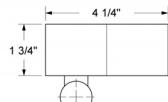

End View: 1-Light Staggered Strip