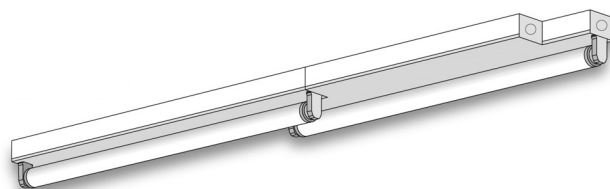

Staggered Strip Series

Specifications

- **Housing:** Die-formed heavy-gauge cold rolled steel (20 gauge upon request). Spot-welded for maximum strength. Wiring components can be mounted in the one-piece housing, allowing easy removal of the cover for maintenance. Cover attaches to body with #8-32 wing nuts (not included).
- **Finish:** White polyester polymer with a minimum of 82% reflectivity.
- **Mounting:** Surface or pendant mount, individually or in continuous rows. Sufficient knockouts are provided.

Accessories

- DIM-Dimming Ballast
- REF-Reflector System (consult with factory for options)
- EM-Emergency Ballast

T8 Series

Model #

NHL-SS-1-24"-T8-UNV
NHL-SS-1-36"-T8-UNV
NHL-SS-1-48"-T8-UNV
NHL-SS-1T-69"-T8-UNV
NHL-SS-1T-93"-T8-UNV
NHL-SS-2-27"-T8-UNV
NHL-SS-2-39"-T8-UNV
NHL-SS-2-51"-T8-UNV
NHL-SS-2-75"-T8-UNV
NHL-SS-2-99"-T8-UNV

T5/T5HO Series

Model #

NHL-SS-1-24"-T5/T5HO-UNV
NHL-SS-1-36"-T5/T5HO-UNV
NHL-SS-1-48"-T5/T5HO-UNV
NHL-SS-1T-69"-T5/T5HO-UNV
NHL-SS-1T-93"-T5/T5HO-UNV
NHL-SS-2-27"-T5/T5HO-UNV
NHL-SS-2-39"-T5/T5HO-UNV
NHL-SS-2-51"-T5/T5HO-UNV
NHL-SS-2-75"-T5/T5HO-UNV
NHL-SS-2-99"-T5/T5HO-UNV

Features

A 1 or 2-light staggered strip fixture housing available for all standard fluorescent lamp wattages. This fixture housing is ideal for all applications requiring continuous shadow-free lighting and can be fitted with a reflector for wall-washer or cove-lighting effects.

1-2_stag-911