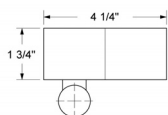

Staggered Strip Series

End View: 1-Light Staggered Strip