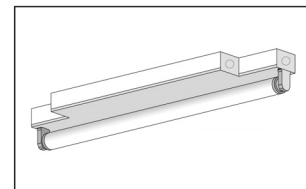

Staggered Strip Series