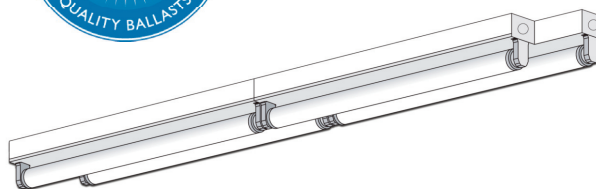

Staggered Strip Series

Specifications

- **Housing:** Die-formed heavy-gauge cold rolled steel (20 gauge upon request). Spot-welded for maximum strength. Wiring components can be mounted in the one-piece housing, allowing easy removal of the cover for maintenance. Cover attaches to body with #8-32 wing nuts (not included).
- **Finish:** White polyester polymer with a minimum of 82% reflectivity.
- **Mounting:** Surface or pendant mount, individually or in continuous rows. Sufficient knockouts are provided.

Accessories

- DIM-Dimming Ballast
- REF-Reflector System (consult with factory for options)
- EM-Emergency Ballast

T8 Series

Model #

NHL-SS-1-24"-T8-UNV
NHL-SS-1-36"-T8-UNV
NHL-SS-1-48"-T8-UNV
NHL-SS-1T-69"-T8-UNV
NHL-SS-1T-93"-T8-UNV
NHL-SS-2-27"-T8-UNV
NHL-SS-2-39"-T8-UNV
NHL-SS-2-51"-T8-UNV
NHL-SS-2-75"-T8-UNV
NHL-SS-2-99"-T8-UNV

T5/T5HO Series

Model #

NHL-SS-1-24"-T5/T5HO-UNV
NHL-SS-1-36"-T5/T5HO-UNV
NHL-SS-1-48"-T5/T5HO-UNV
NHL-SS-1T-69"-T5/T5HO-UNV
NHL-SS-1T-93"-T5/T5HO-UNV
NHL-SS-2-27"-T5/T5HO-UNV
NHL-SS-2-39"-T5/T5HO-UNV
NHL-SS-2-51"-T5/T5HO-UNV
NHL-SS-2-75"-T5/T5HO-UNV
NHL-SS-2-99"-T5/T5HO-UNV

Features

A 1 or 2-light staggered strip fixture housing available for all standard fluorescent lamp wattages. This fixture housing is ideal for all applications requiring continuous shadow-free lighting and can be fitted with a reflector for wall-washer or cove-lighting effects.

1-2_stag-911