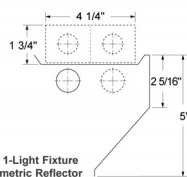

End View: 1-Light Staggered Strip

Specifications

- **Housing:** Die-formed heavy-gauge cold rolled steel (20 gauge upon request). Spot-welded for maximum strength. Wiring components can be mounted in the one-piece housing, allowing easy removal of the cover for maintenance. Cover attaches to body with #8-32 wing nuts (not included).
- **Finish:** White polyester polymer with a minimum of 82% reflectivity.
- **Mounting:** Surface or pendant mount, individually or in continuous rows. Sufficient knockouts are provided.

Accessories

- DIM-Dimming Ballast
- REF-Reflector System (consult with factory for options)
- EM-Emergency Ballast

T8 Series

Model #

NHL-SS-1-24"-T8-UNV
NHL-SS-1-36"-T8-UNV
NHL-SS-1-48"-T8-UNV
NHL-SS-1T-69"-T8-UNV
NHL-SS-1T-93"-T8-UNV
NHL-SS-2-27"-T8-UNV
NHL-SS-2-39"-T8-UNV
NHL-SS-2-51"-T8-UNV
NHL-SS-2-75"-T8-UNV
NHL-SS-2-99"-T8-UNV

T5/T5HO Series

Model #

NHL-SS-1-24"-T5/T5HO-UNV
NHL-SS-1-36"-T5/T5HO-UNV
NHL-SS-1-48"-T5/T5HO-UNV
NHL-SS-1T-69"-T5/T5HO-UNV
NHL-SS-1T-93"-T5/T5HO-UNV
NHL-SS-2-27"-T5/T5HO-UNV
NHL-SS-2-39"-T5/T5HO-UNV
NHL-SS-2-51"-T5/T5HO-UNV
NHL-SS-2-75"-T5/T5HO-UNV
NHL-SS-2-99"-T5/T5HO-UNV

Features

A 1 or 2-light staggered strip fixture housing available for all standard fluorescent lamp wattages. This fixture housing is ideal for all applications requiring continuous shadow-free lighting and can be fitted with a reflector for wall-washer or cove-lighting effects.

1-2_stag-911