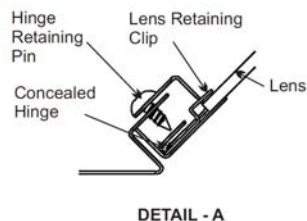

## Surface Corner Mount

### Features

- Welded steel housing with white enamel finish.
- Hinged frame retains diffuser, for easy maintenance.
- Clear, prismatic, acrylic diffuser.
- Available with 1 or 2 lamps.
- Uses T8 or T5 lamps.