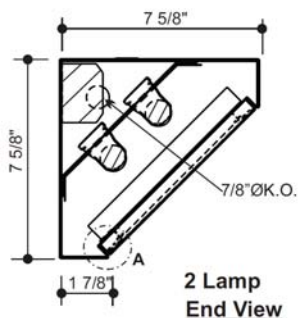

## Surface Corner Mount

### Features

- Welded steel housing with white enamel finish.
- Hinged frame retains diffuser, for easy maintenance.
- Clear, prismatic, acrylic diffuser.
- Available with 1 or 2 lamps.
- Uses T8 or T5 lamps.