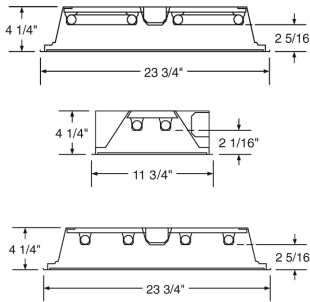

RL24 - 2'x4'

Spec grade deep recessed troffer

Specifications

- **Housing:** High quality 20 gauge CRS construction. Unit is 5 1/2" deep. all metal parts receive durable high gloss powder coat post painted finish over rust inhibiting phosphate coat. Minimum reflectance is 90%.
- **Shielding:** Clear acrylic prismatic lens with .125" deep cut #12 pattern in staled in steel door with overlapping mitered corners, t-type hinges and positive-fit cam latches. Light traps and gasketing installed.
- **Electrical:** Fully wired for UNV 120-277V, 50-60Hz operation with thermally protected, automatic resetting Class P, sound rated A ballast as standard unless otherwise specified. UL listed.
- **Mounting:** Lay-in troffer for NEMA type G T-bar ceilings. Integral earthquake clips. GCK kit available for sheetrock ceilings.
- Suitable for damp locations.

T8 Lamping

Model#

NHL-RL-2-32T8-UNV
 NHL-RL-3-32T8-UNV
 NHL-RL-4-32T8-UNV
 NHL-RL-6-32T8-UNV

T5HO Lamping

Model#

NHL-RL-2-54T5HO-UNV
 NHL-RL-3-54T5HO-UNV
 NHL-RL-4-54T5HO-UNV
 NHL-RL-6-54T5HO-UNV

T5 Lamping

Lamps Installed (Specify Lamps) (U-lamp and TT lamps not installed). 3/8", 6' flex with two #18, one ground and two connectors. 3/8", 6' flex with three #18, one ground and two connectors. Lens gasketing. Lens and door gasketing. Lens, door, and frame gasketing. Master; includes 9' intertie and snap-in connector. Satellite; includes snap-in connector.