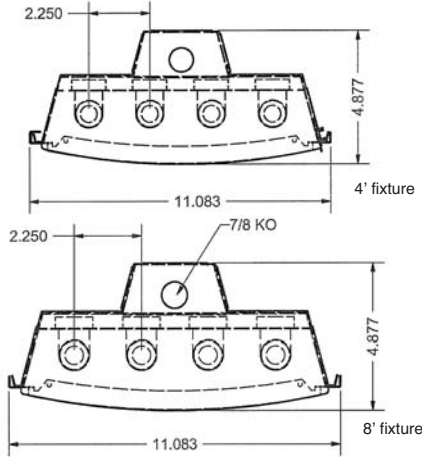

**New Horizon
Lighting**

Radial High Bay T5 & T8 Fixtures

Motion sensor available option

Energy Reflector Friendly

- 48" and 96" T-8 or T-5 lamps
- 22 Gauge steel body
- Steel ends, white powder coating

Radial High Bay - T5

Model #

- NHL-RF-2-54T5HO-UNV-LP (4')
- NHL-RF-3-54T5HO-UNV-LP (4')
- NHL-RF-4-54T5HO-UNV-LP (4')
- NHL-RF-2T-54T5HO-UNV-LP (8')
- NHL-RF-3T-54T5HO-UNV-LP (8')
- NHL-RF-4T-54T5HO-UNV-LP (8')

Accessories