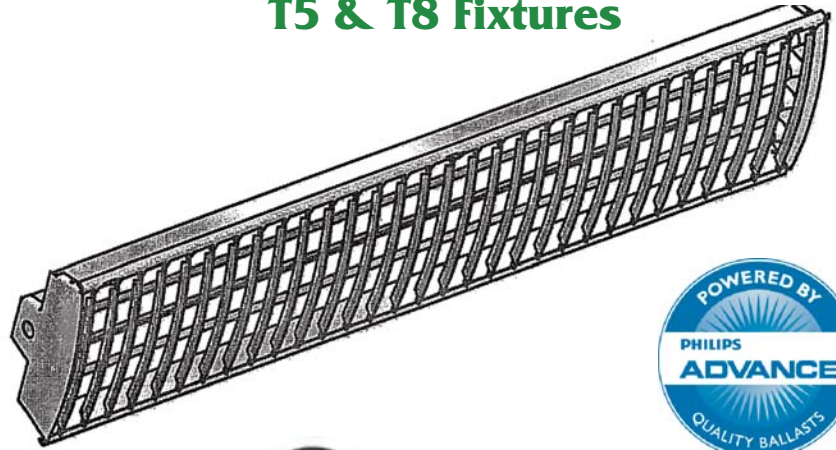

**New Horizon
Lighting**

Radial High Bay T5 & T8 Fixtures

Motion sensor available option

Energy Reflector Friendly

- 48" and 96" T-8 or T-5 lamps
- 22 Gauge steel body
- Steel ends, white powder coating

Radial High Bay - T5

Model #

- NHL-RF-2-54T5HO-UNV-LP (4')
- NHL-RF-3-54T5HO-UNV-LP (4')
- NHL-RF-4-54T5HO-UNV-LP (4')
- NHL-RF-2T-54T5HO-UNV-LP (8')
- NHL-RF-3T-54T5HO-UNV-LP (8')
- NHL-RF-4T-54T5HO-UNV-LP (8')

Accessories