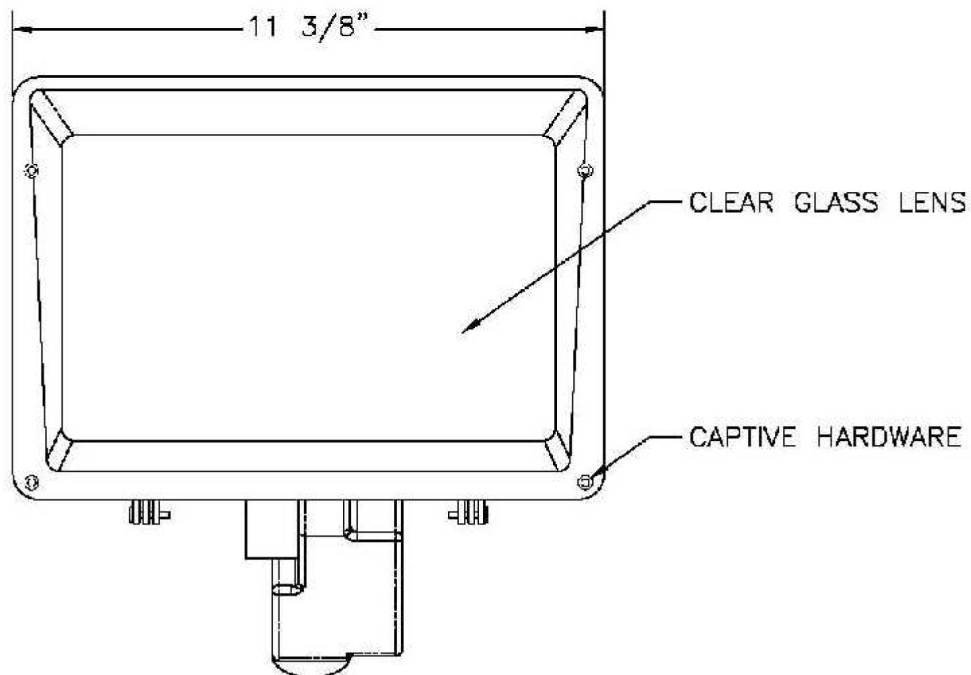

RBFL Medium 32 W LED Round Back Flood Light

Dimensions

RBFL1011

New Horizon Lighting, 632 Cedar Swamp Road, Jackson NJ
www.newhorizonlighting.com Phone: 732-833-8086 Fax: 732-833-8085