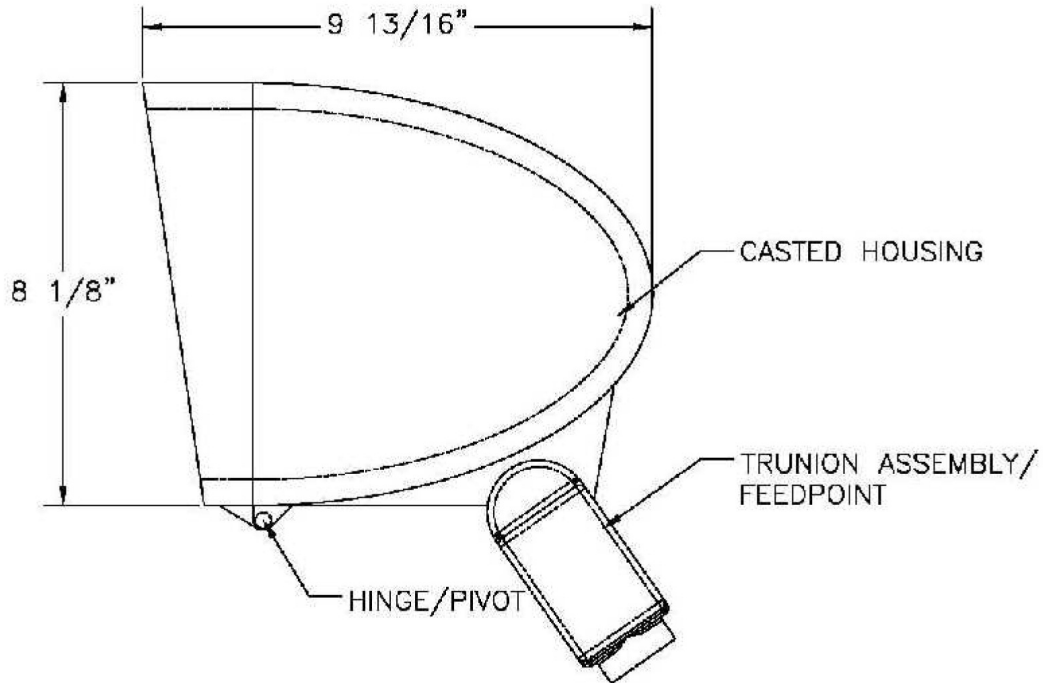

RBFL Medium 32 W LED Round Back Flood Light

Dimensions

RBFL1011

New Horizon Lighting, 632 Cedar Swamp Road, Jackson NJ
www.newhorizonlighting.com Phone: 732-833-8086 Fax: 732-833-8085