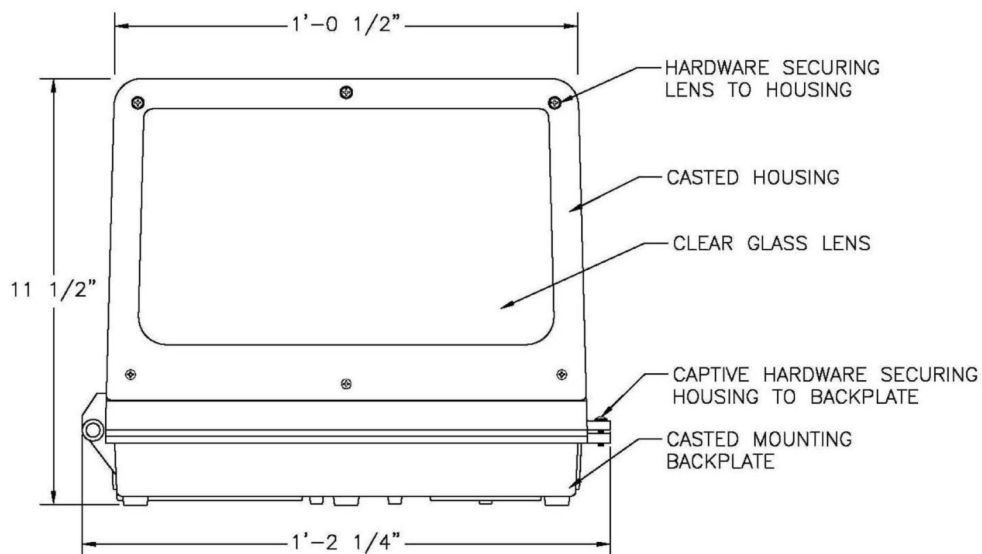

M_WEDGE1011

New Horizon Lighting, 632 Cedar Swamp Road, Jackson NJ
www.newhorizonlighting.com Phone: 732-833-8086 Fax: 732-833-8085

M-Wedge 32 W Medium Full Cut Off LED Wall Pack

Dimensions

PIVOT/HINGE (HOUSING & BACKPLATE), USED FOR RELAMPING OR BALLAST CHANGE