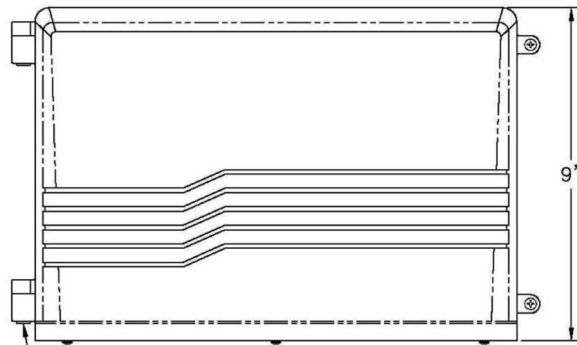

M_WEDGE1011

New Horizon Lighting, 632 Cedar Swamp Road, Jackson NJ
www.newhorizonlighting.com Phone: 732-833-8086 Fax: 732-833-8085

M-Wedge 32 W Medium Full Cut Off LED Wall Pack

Dimensions

PIVOT/HINGE (HOUSING & BACKPLATE), USED FOR RELAMPING OR BALLAST CHANGE