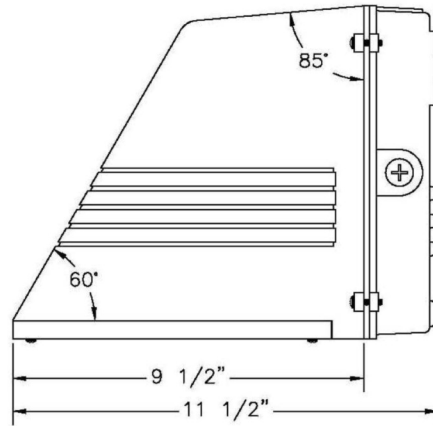

M_WEDGE1011

New Horizon Lighting, 632 Cedar Swamp Road, Jackson NJ
www.newhorizonlighting.com Phone: 732-833-8086 Fax: 732-833-8085

M-Wedge 32 W Medium Full Cut Off LED Wall Pack

Dimensions

PIVOT/HINGE (HOUSING & BACKPLATE), USED FOR RELAMPING OR BALLAST CHANGE