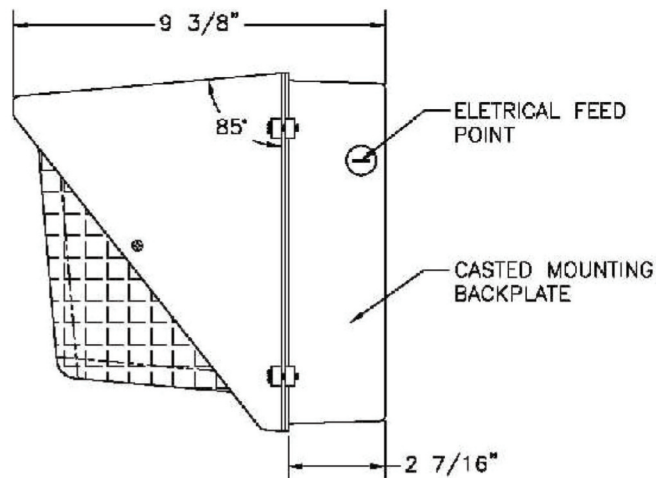

lwp1011

New Horizon Lighting, 632 Cedar Swamp Road, Jackson NJ
www.newhorizonlighting.com Phone: 732-833-8086 Fax: 732-833-8085

LWP 48 Watt Large LED Wall Pack

Dimensions

lwp1011