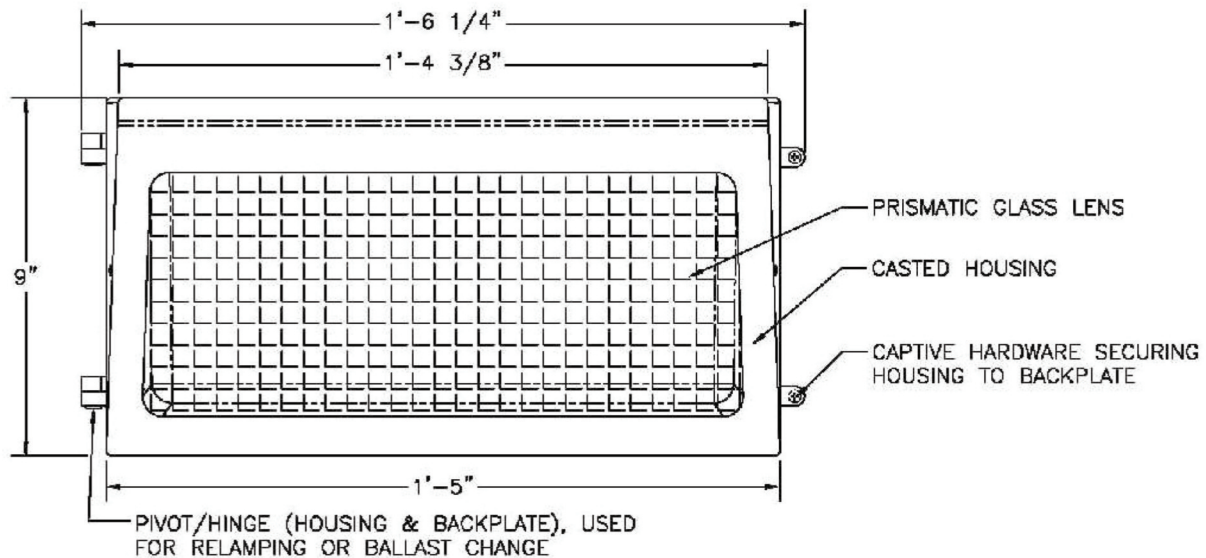

LWP 48 Watt Large LED Wall Pack

Dimensions