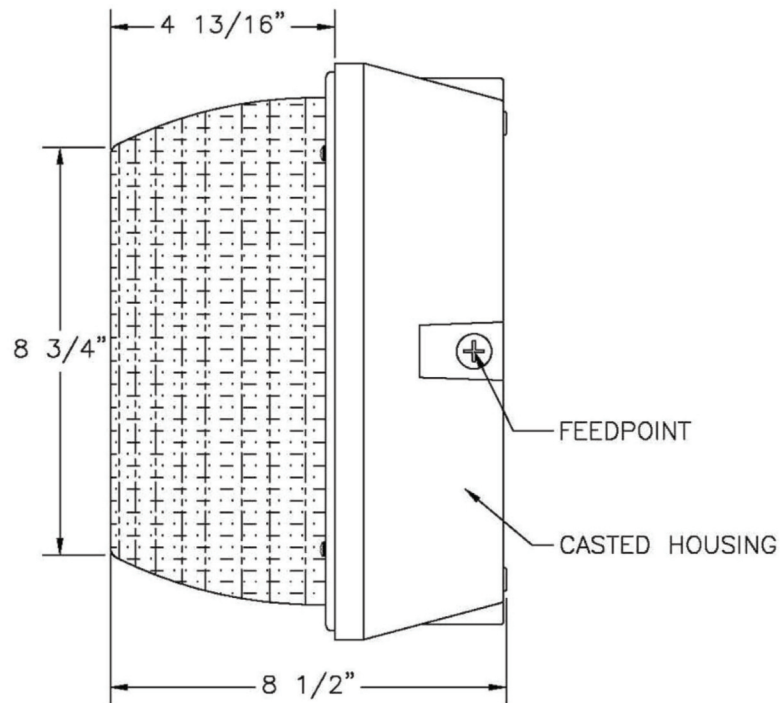

### Part Number Listing

Model No.	Light Output	Operating Voltage
NHL-12SVR-4K-LED	3200 lm	90~305 VAC 50/60 Hz

\* Other finishes may be available. Contact the factory for details. ‡ Contact factory for details and other options. So that we may continue to supply the best available products, specifications may change. Contact our engineering staff if you require further application information.

## Dimensions

12svr1011