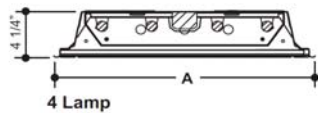

End View
2'x2'1/2'x4'