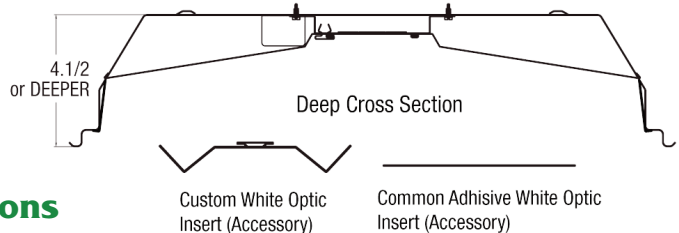

ATBRK Series

Assembly Detail

Wiring Kit and Reflector Product Dimensions