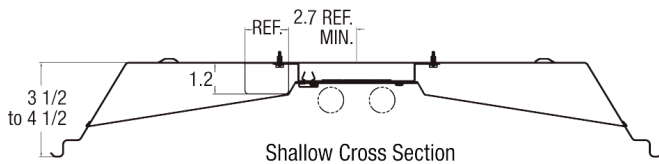

ATBRK Series

Assembly Detail

Wiring Kit and Reflector Product Dimensions