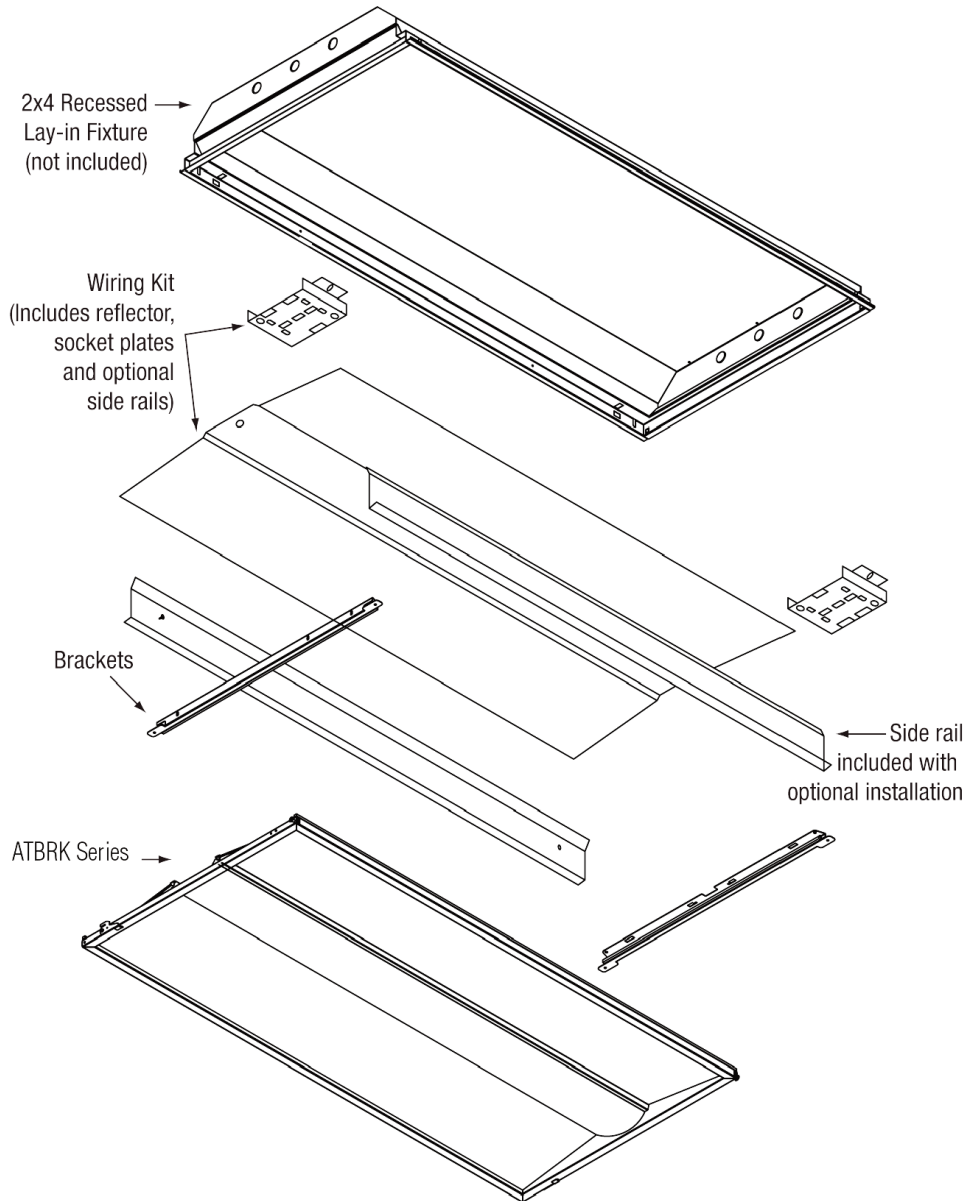

ATBRK Series

Assembly Detail

Wiring Kit and Reflector Product Dimensions