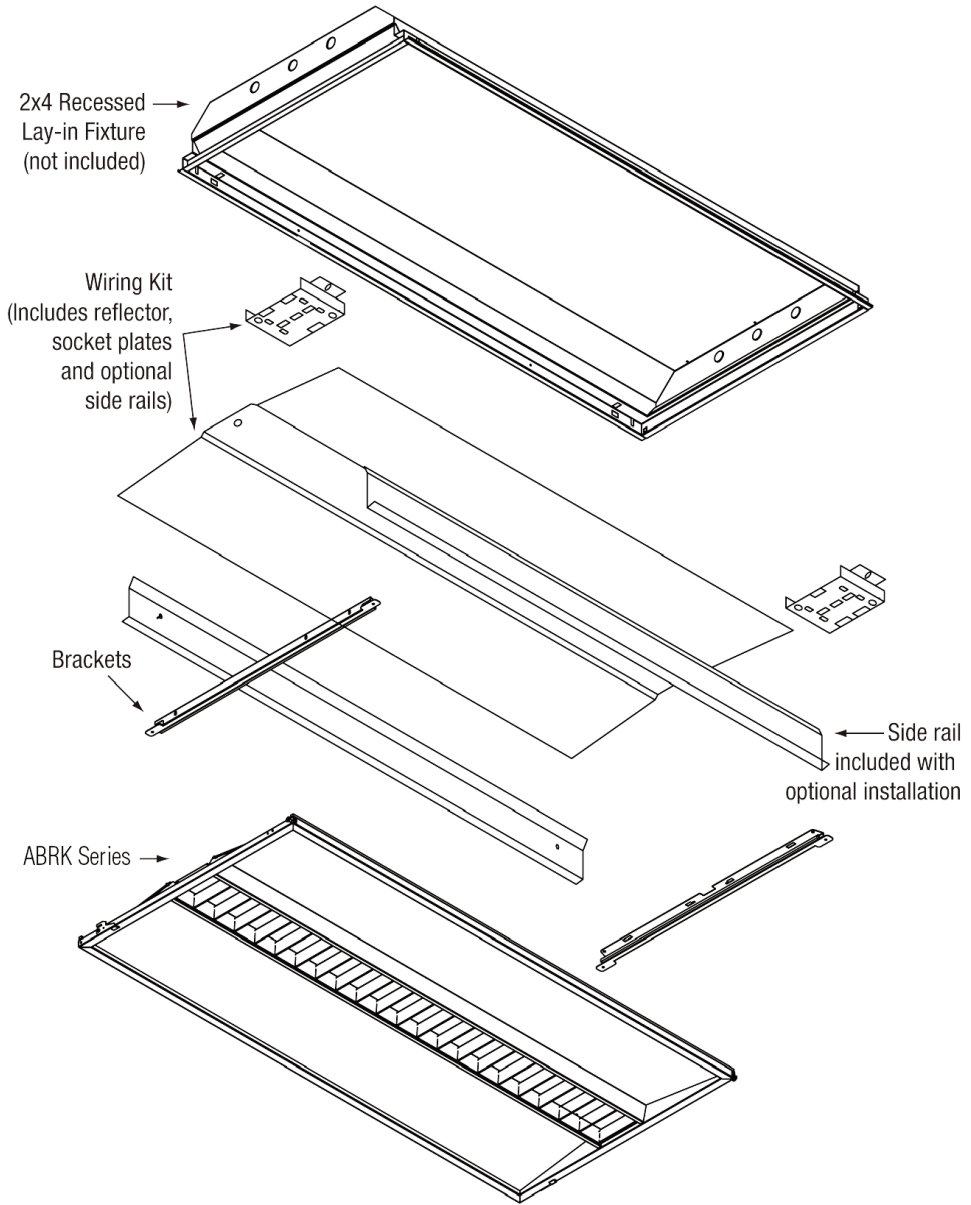

ABRK Series

Assembly Detail

Wiring Kit and Reflector Product Dimensions