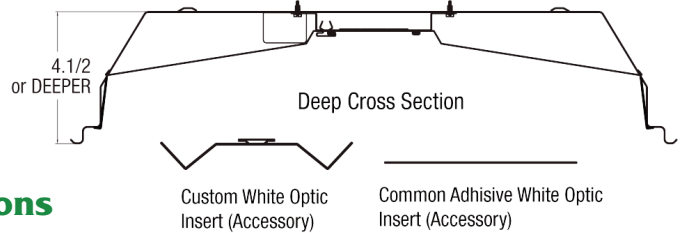

ABRK Series

Assembly Detail

Wiring Kit and Reflector Product Dimensions